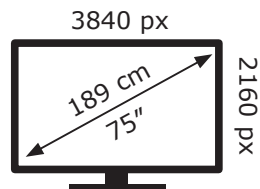

# ENERG

LG Electronics

75UN71003LC

**170** kWh/1000h

ABCDEF**G**

**186** kWh/1000h

2019/2013